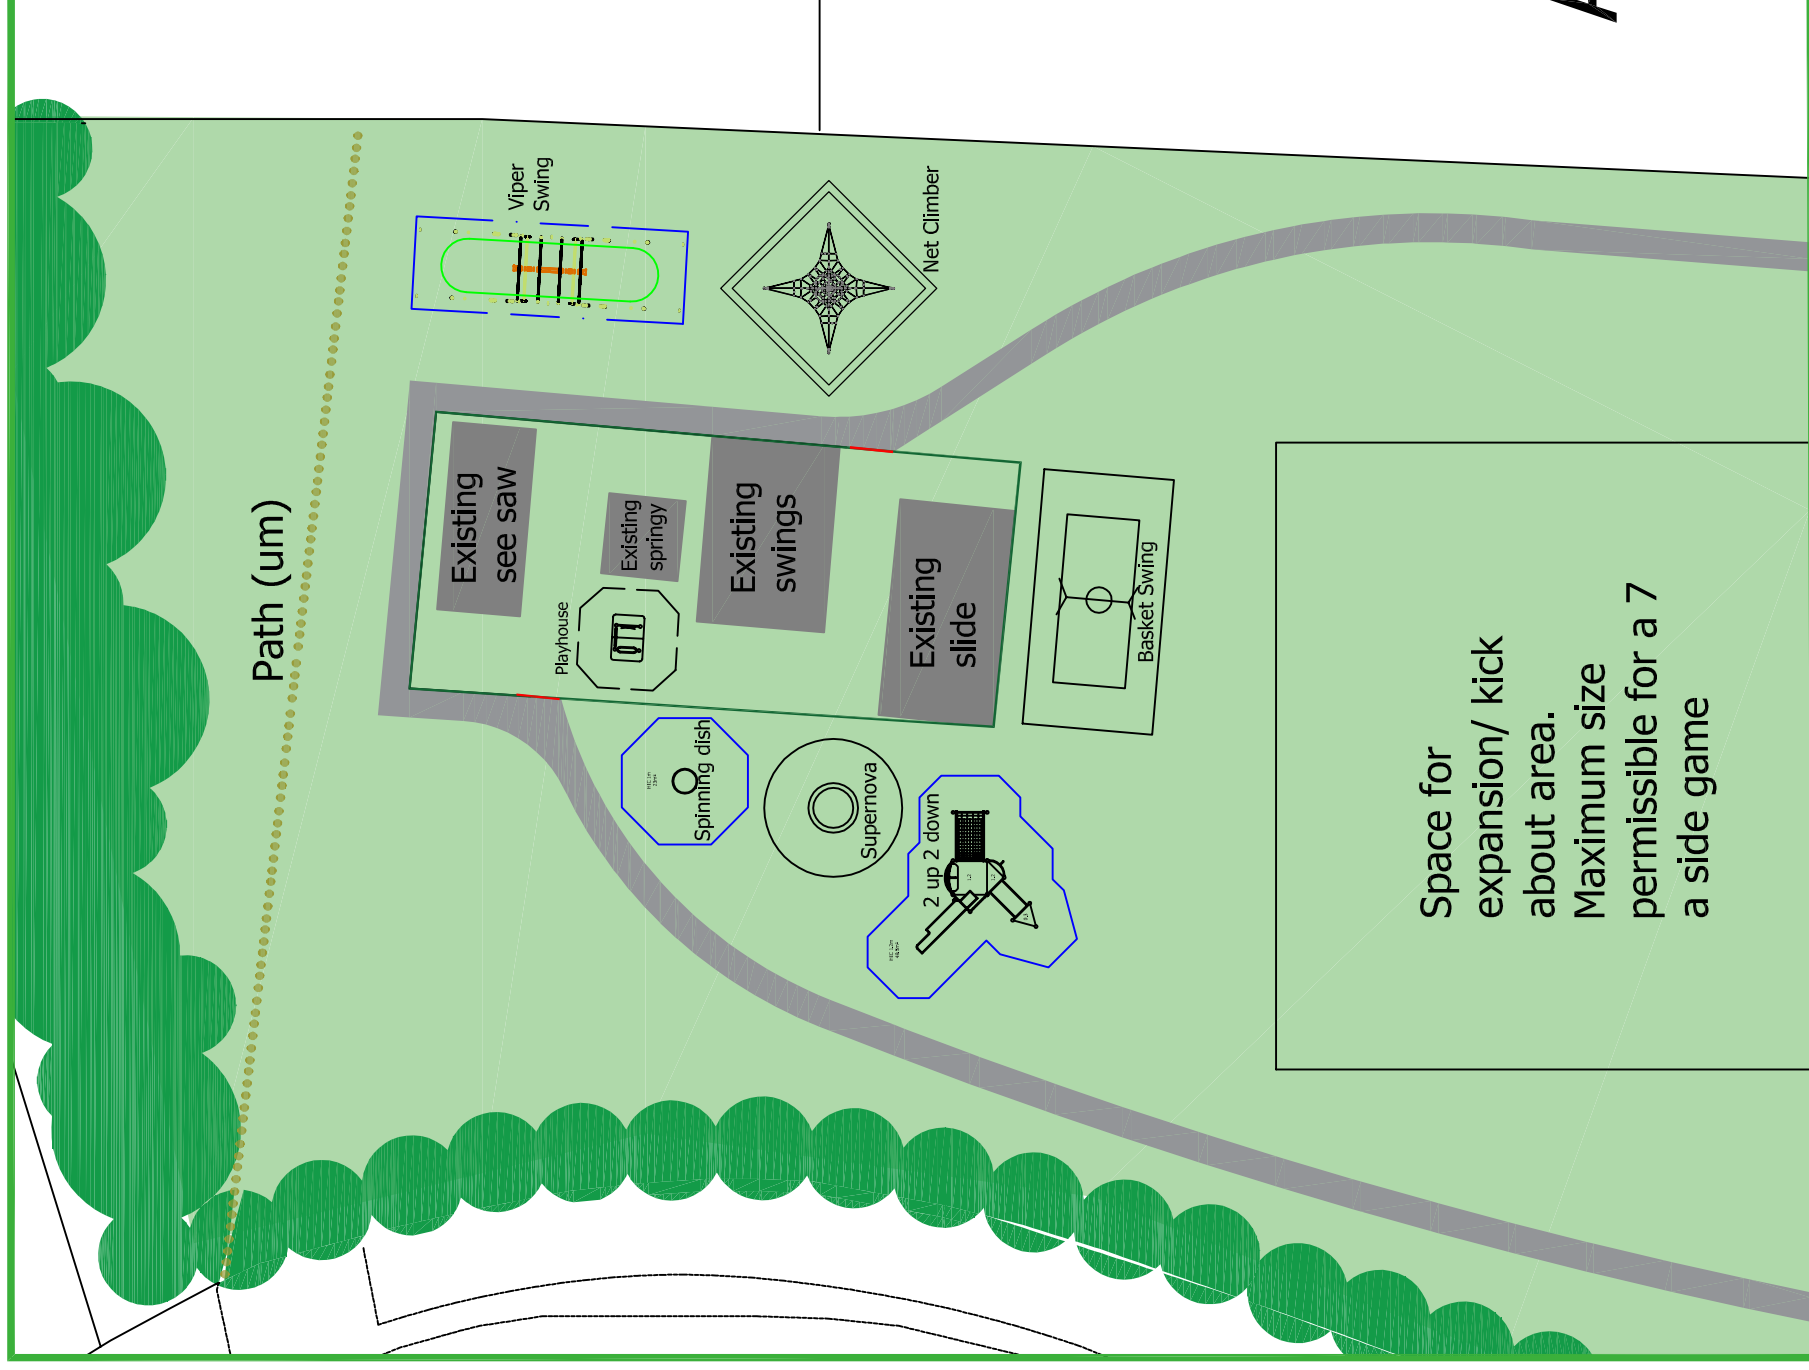

# IMPROVEMENTS TO ALSAGER ROAD PLAY AREA AUDLEY PARISH COUNCIL

Supernova

Spinning dish

Multi unit  
2 up 2 down

Climbing unit

-1

Toddler Playhouse

Basket swing

Viper

Other separate matters needing to be addressed:

- Relocate bench and seat
- Install new circular footpath
- Install post and sheep net fence along roadside boundary
- Improve steps onto Alsager Road
- Remove small section of trip rail to allow buggy/wheelchair entrance off the car park
- Remove/replant concrete planter